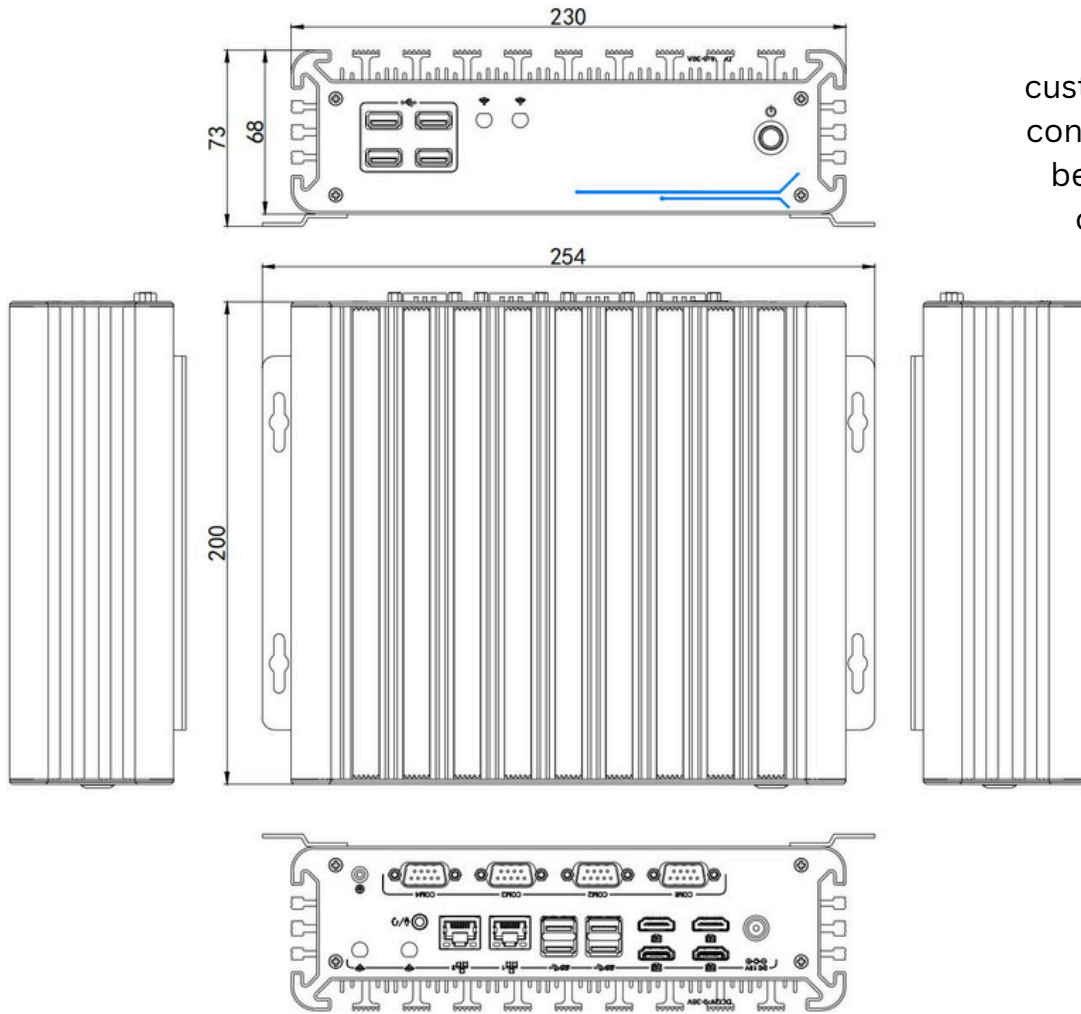

## Specification

<b>Model</b>	AXBOX-I226-RAID
<b>Color</b>	Dark Grey (Can be customized)
<b>Material</b>	High quality aluminum alloy
<b>Processor</b>	Intel Core i7 1255U (Ten Core twelve Threads, 12MB,Turbo 4.7 GHz) Intel Core i5 1235U (ten Core twelve Threads, 12MB,Turbo 4.4 GHz)
<b>Memory</b>	Supports 2* DDR5 4800 SODIMM memory slots, Max. 64GB
<b>BIOS</b>	AMI UEFI BIOS
<b>Display Chip</b>	Intel Iris® Xe graphics
<b>Display Port</b>	4 HDMI Display port (supports synchronous/asynchronous multi-display)
<b>Front I/O</b>	4 USB2.0, 1 Power Switch
<b>Rear I/O</b>	1 DC , 4 HDMI, 4*USB3.0, 2*Intel LAN 1* 2-in-1 Audio , 4 COM ( COM1, 2 RS232/RS485 optional)
<b>Expansion Slot</b>	Supports 1 M.2 M-Key 2280 slot (supports NVMe x4 protocol) Supports 1 M.2 M-Key 2280 slot (supports NVMe x2 protocol) Supports 1 M.2 E-Key 2230 slot (supports WIFI/Bluetooth) Supports 1 M.2 B-Key 3042/3052 slot (supports 4G/5G), with SIM card Expansion slot (The standard without it) : 2 COM /1 Lan Port / 8pin GPIO (please consult the pre-sales engineer for details on expanding multiple interfaces)
<b>Network</b>	2 RTL8111H 10M/100M/1000M LAN
<b>Storage</b>	Supports 2* M.2 2280 slot (supports NVME protocol & Raid), 2 *2.5-inch HDD ( Raid support)
<b>Input voltage</b>	DC 12V input
<b>Other functions</b>	Auto power on when there is electricity, Timing boot, Wake on LAN, PXE boot, Watchdog (0~255 level)
<b>Work temperature</b>	0°C ~ +50°C (business HDD) , -20°C ~ +60°C (industrial SSD) , Air flow surface
<b>Work humidity</b>	5% ~ 95% Non-condensing state
<b>Certification</b>	CE、CCC、FCC Class A、RoHS
<b>Size</b>	230 * 200 * 68 mm
<b>Weight</b>	2.64kg 【without wall mount】
<b>Install Ways</b>	Wall mount, Desktop
<b>Application</b>	Industrial automation, medical, logistics transportation, warehouse, machine vision, etc

# AXBOX-I226-RAID Drawing

Drawing for customization of the connection note will be finalized upon confirmation